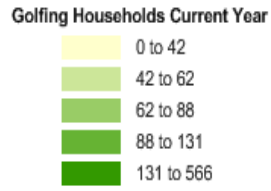

# Golfing Households

(5-, 10- and 20-mile radius from 9329 E Adamo Dr Ste B, Brandon, FL

Legend