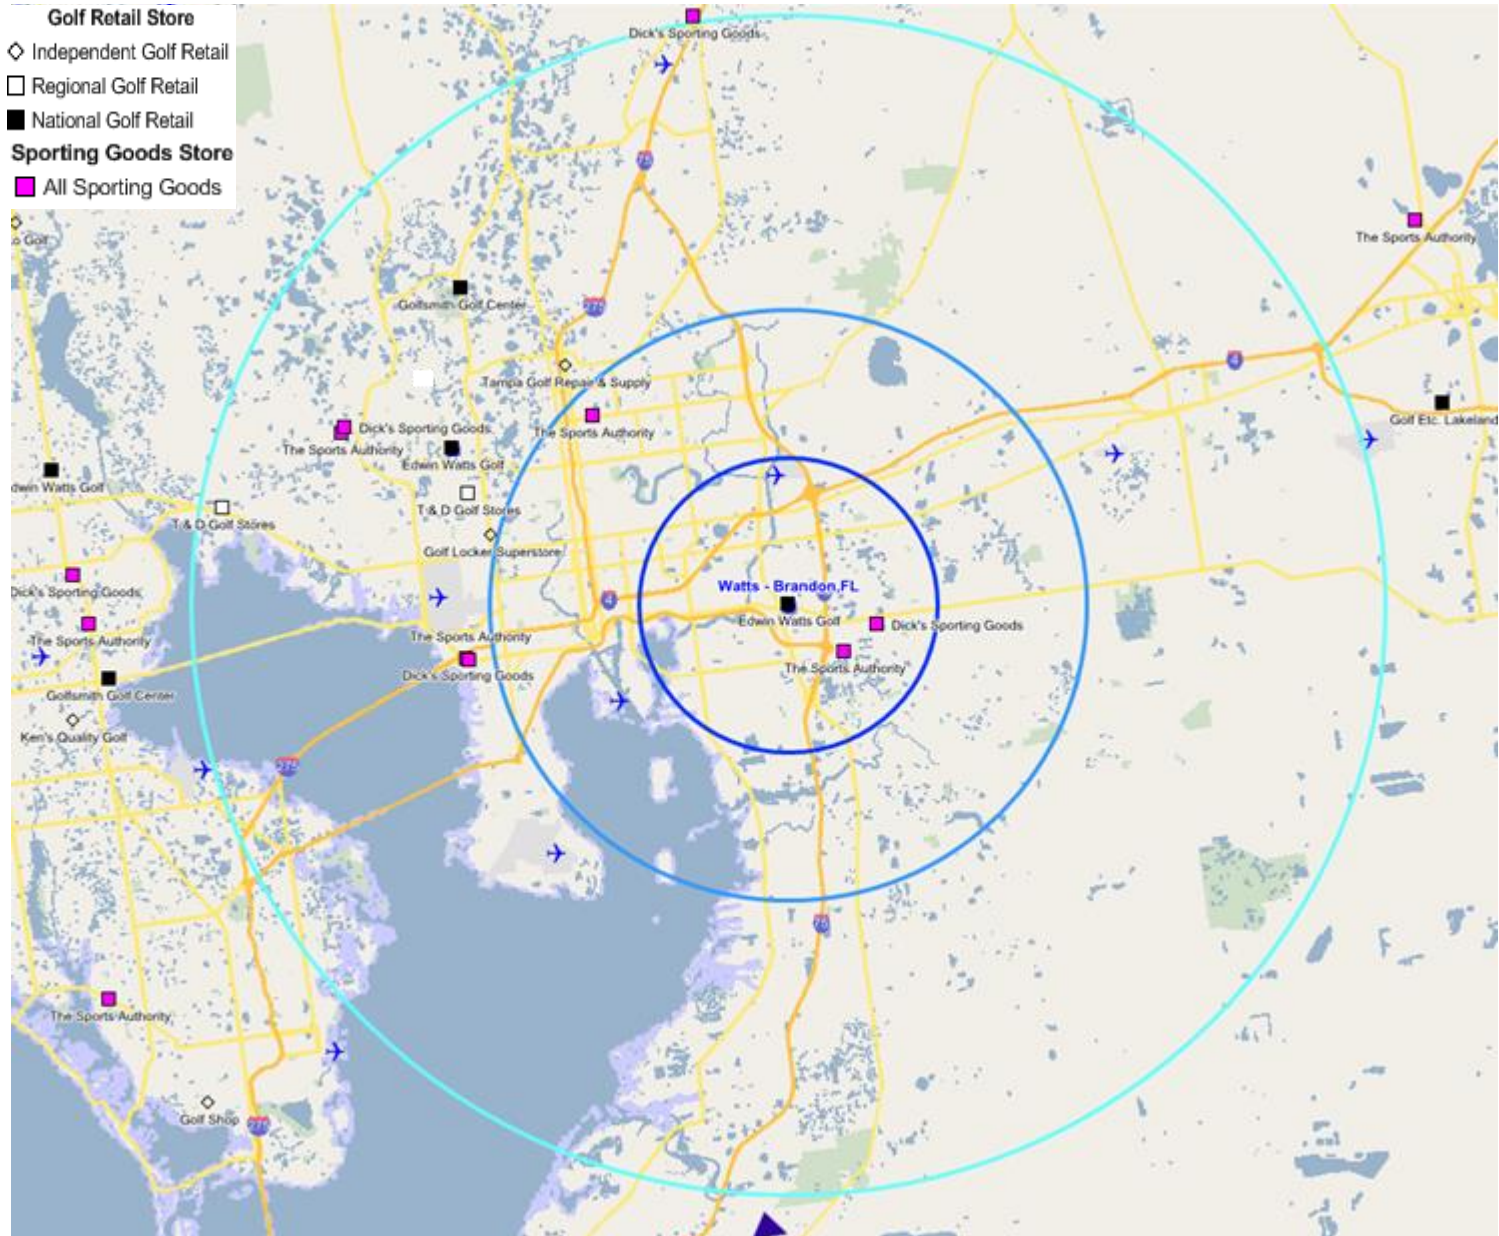

# Golfing Households

(5-, 10- and 20-mile radius from 9329 E Adamo Dr Ste B, Brandon, FL

Legend

# Golf Specialty & Retail Stores

(5-, 10- and 20-mile radius from 9329 E Adamo Dr Ste B, Brandon, FL

# Golf Facilities

(5-, 10- and 20-mile radius from 9329 E Adamo Dr Ste B, Brandon, FL