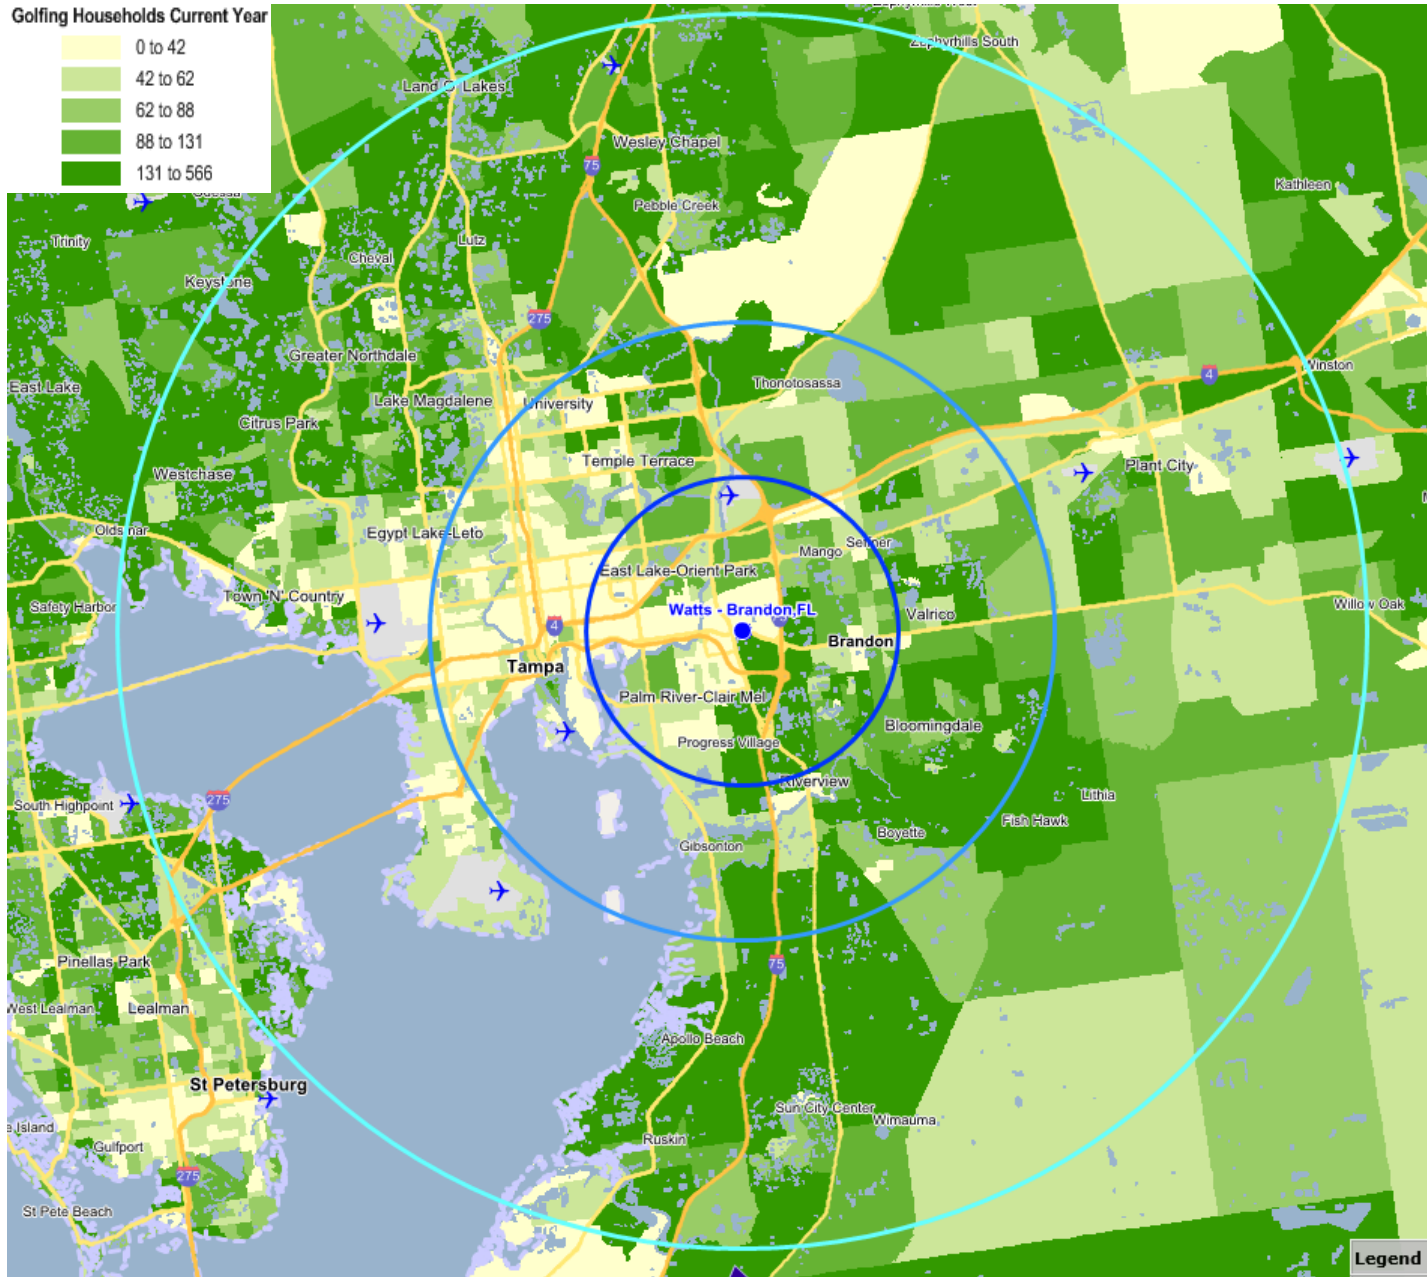

# Golfing Households

(5-, 10- and 20-mile radius from 9329 E Adamo Dr Ste B, Brandon, FL

Legend

# Golf Facilities

(5-, 10- and 20-mile radius from 9329 E Adamo Dr Ste B, Brandon, FL