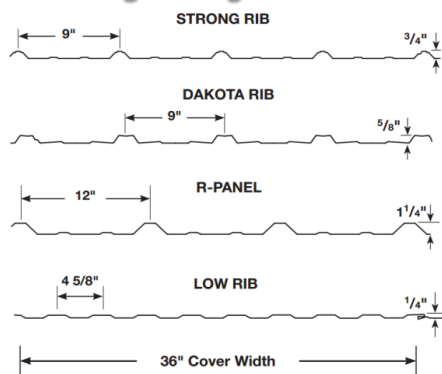

SPRING SALE
5% DISCOUNT
APRIL 15TH - 19TH

Call today and reserve this One-Time Special Price !!

FOR IMMEDIATE ASSISTANCE CONTACT US AT:

info@dakotasteelandtrim.com

P. 605.987.9080 | F. 605.987.4306 | 29007 477th Ave. Canton, SD 57103

**23 DIFFERENT
COLORS!**

23 Colors In Stock !

True 29 Gauge and 26 Gauge Prime Steel !

Largest Inventory of Trims In Stock

Inventory of all Accessories In Stock !

Sheets cut to Length !

Catalog On Line !

Delivery Trucks with Forklifts !

Job Site Direct Delivery !

Building Packages Available !