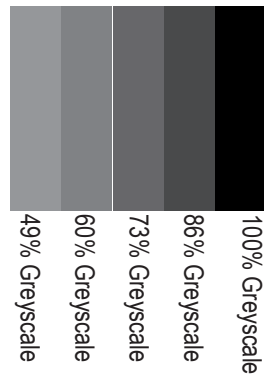

Deer Ridge and Arden Park Dental Brand Guide

Purples 261 U (digital, PMS and cmyk)

Greyscale (digital and cmyk)