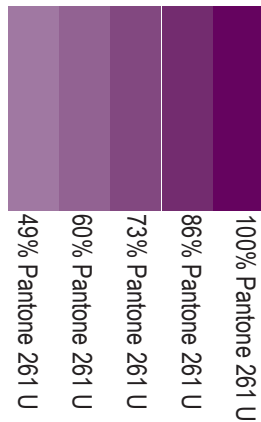

Deer Ridge and Arden Park Dental Brand Guide

Purples 261 U (digital, PMS and cmyk)

Greyscale (digital and cmyk)