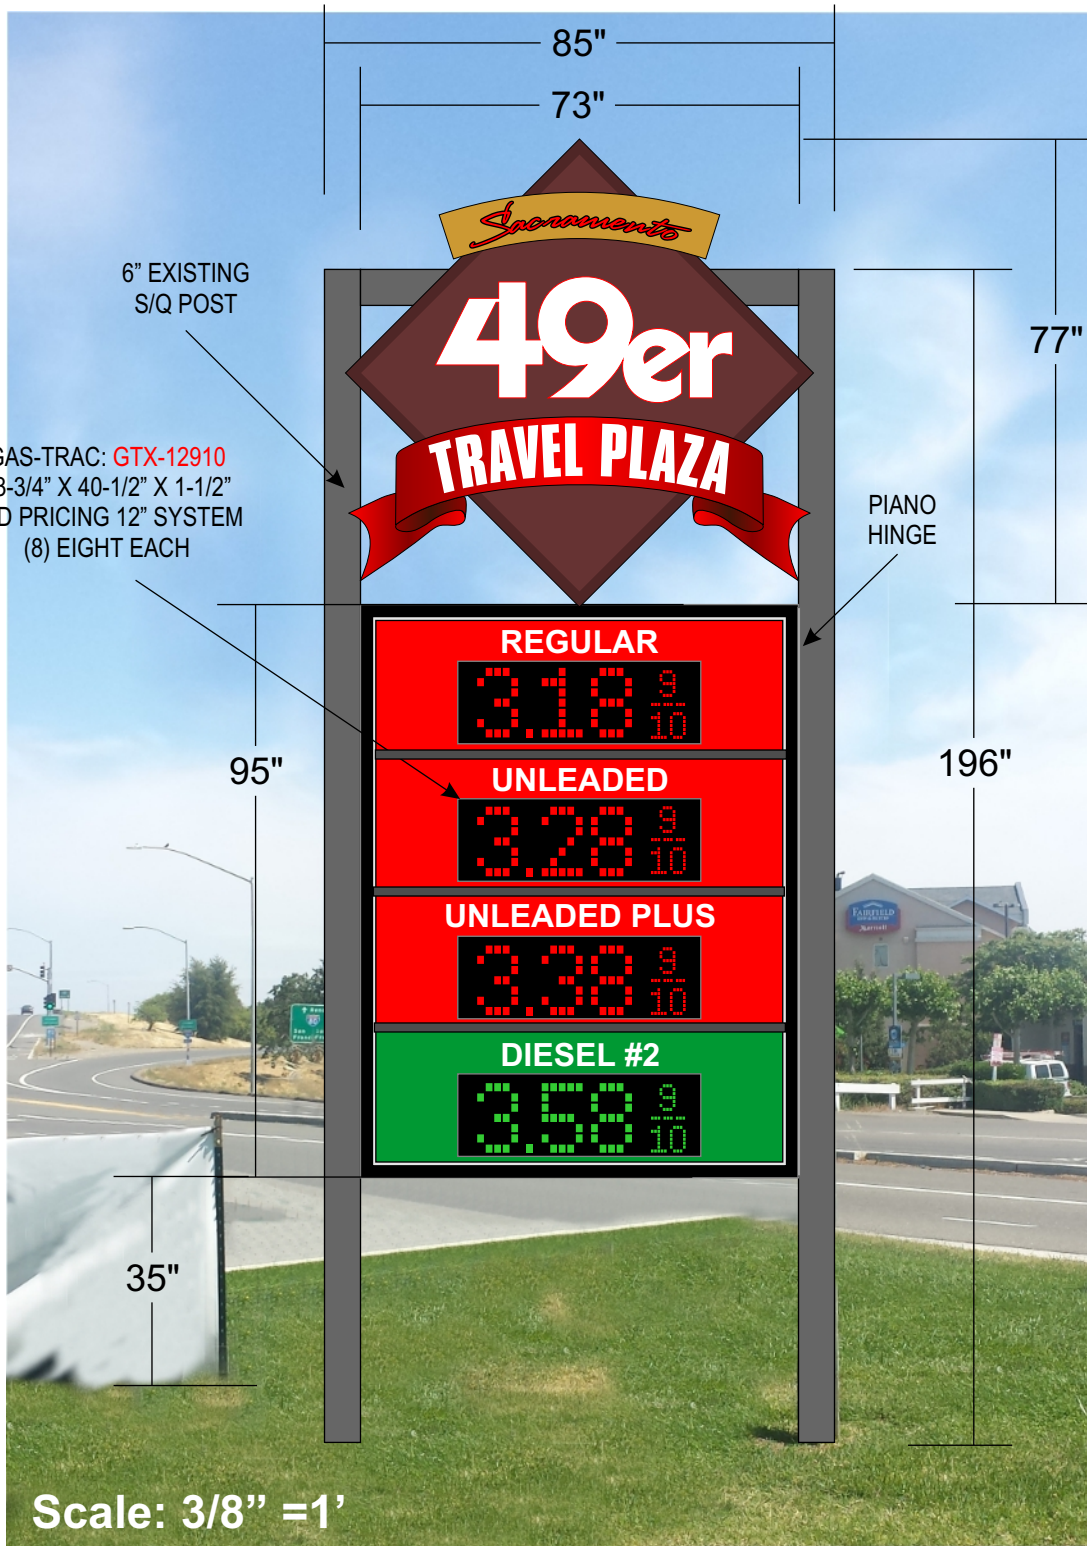

A B E FAB & INSTALL THREE (3) S/F ILLUMINATED DIRECTORY SIGNS:
STONE WORK BY OTHERS, COPY ON REAR OF SIGN TO BE RED REFLECTIVE VINYL.

D FAB & INSTALL ONE (1) D/F NON-ILLUMINATED DIRECTORY SIGNS:
STONE WORK BY OTHERS, COPY TO BE DIGITAL PRINTED AS PER CUSTOMERS ARTWORK.

A S/F ILLUMINATED

B S/F ILLUMINATED

TANGERINE 3M 3630-84
DARK RED 3M 3630-73

D D/F NON-ILLUMINATED

NORTH ELEVATION

SOUTH ELEVATION

Scale: 3/8" = 1'

Alpha Architectural
Signs & Lighting