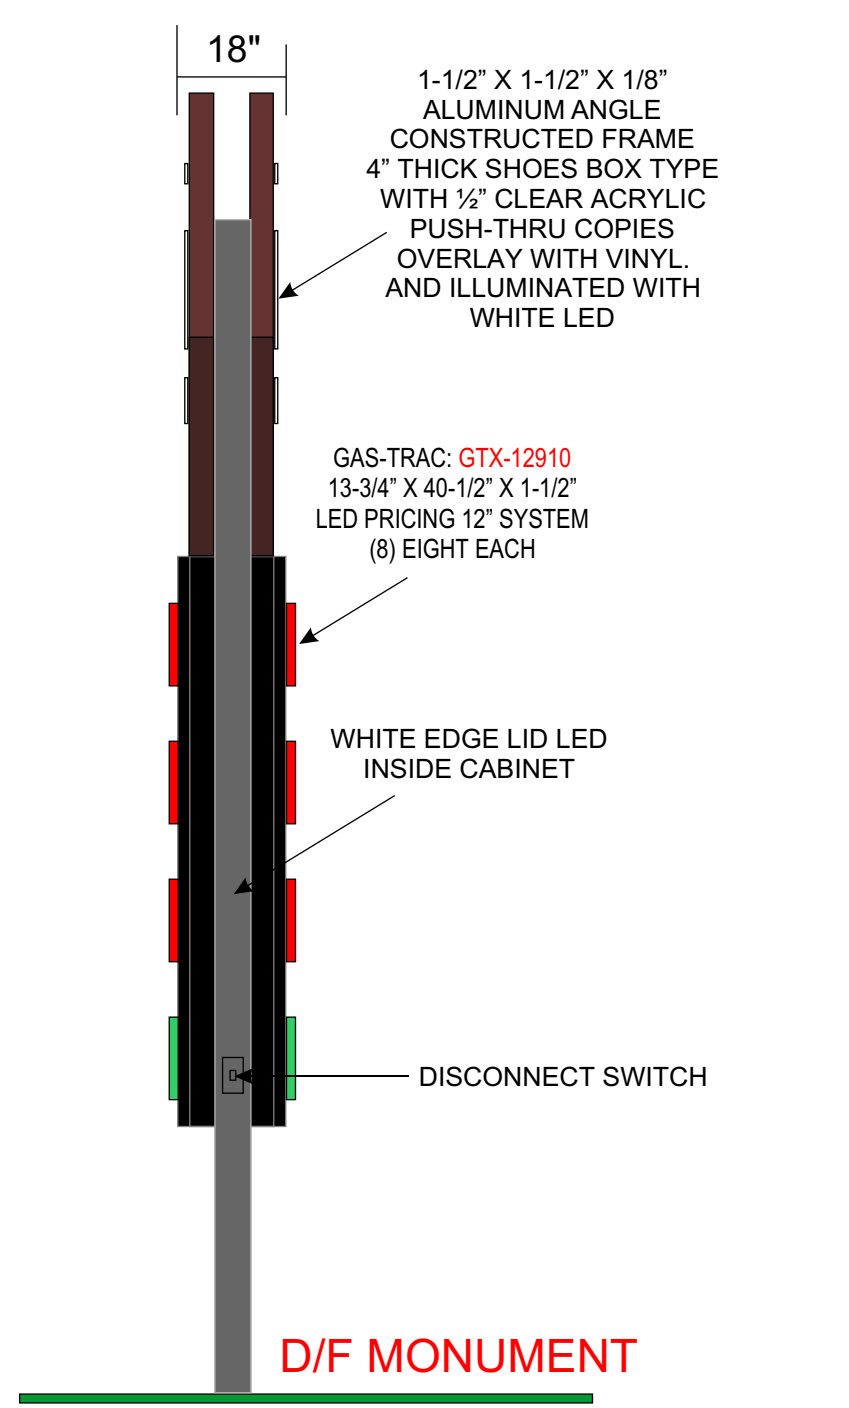

A B E FAB & INSTALL THREE (3) S/F ILLUMINATED DIRECTORY SIGNS:
STONE WORK BY OTHERS, COPY ON REAR OF SIGN TO BE RED REFLECTIVE VINYL.

D FAB & INSTALL ONE (1) D/F NON-ILLUMINATED DIRECTORY SIGNS:
STONE WORK BY OTHERS, COPY TO BE DIGITAL PRINTED AS PER CUSTOMERS ARTWORK.

A S/F ILLUMINATED

B S/F ILLUMINATED

TANGERINE 3M 3630-84
DARK RED 3M 3630-73

D D/F NON-ILLUMINATED

NORTH ELEVATION

SOUTH ELEVATION

Scale: 3/8" = 1'

Alpha Architectural
Signs & Lighting