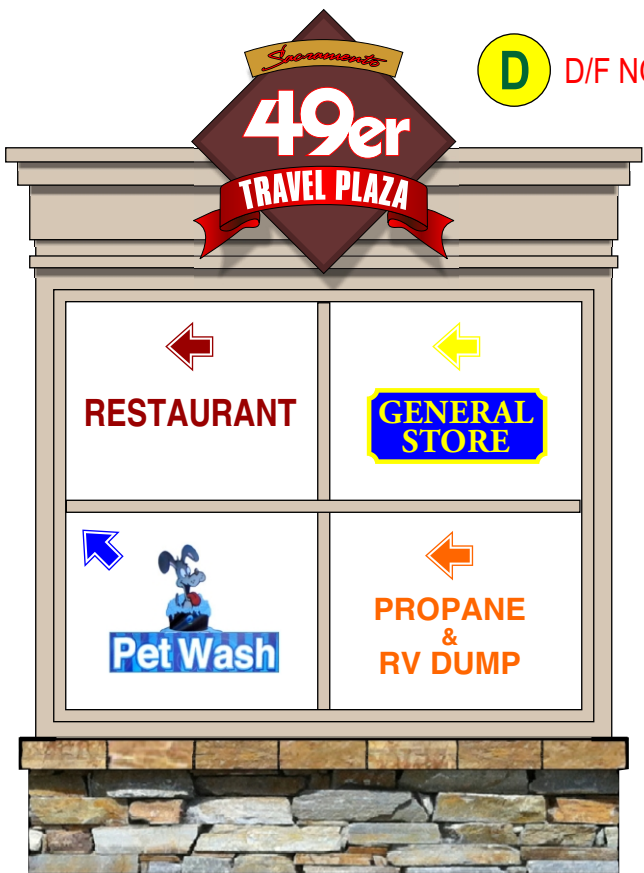

A B E FAB & INSTALL THREE (3) S/F ILLUMINATED DIRECTORY SIGNS:
STONE WORK BY OTHERS, COPY ON REAR OF SIGN TO BE RED REFLECTIVE VINYL.

D FAB & INSTALL ONE (1) D/F NON-ILLUMINATED DIRECTORY SIGNS:
STONE WORK BY OTHERS, COPY TO BE DIGITAL PRINTED AS PER CUSTOMERS ARTWORK.

A S/F ILLUMINATED

B S/F ILLUMINATED

TANGERINE 3M 3630-84
DARK RED 3M 3630-73

D D/F NON-ILLUMINATED

NORTH ELEVATION

SOUTH ELEVATION

Scale: 3/8" = 1'

Alpha Architectural
Signs & Lighting