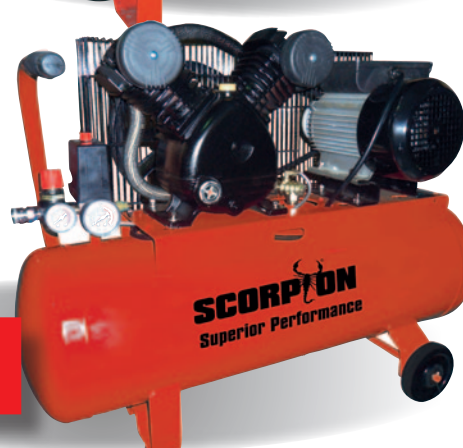

CAR DOLLY
Part No. WTRF0322

$99.95 PAIR

SCORPION 5 PIECE HI-FLOW SERIES AIR FITTING KIT
Part No. AF20K
Nitto Style.

$19.95

SCORPION 2.5HP BELT DRIVE AIR COMPRESSOR
Part No. S1250
2.5 HP 50L belt direct drive.

$399