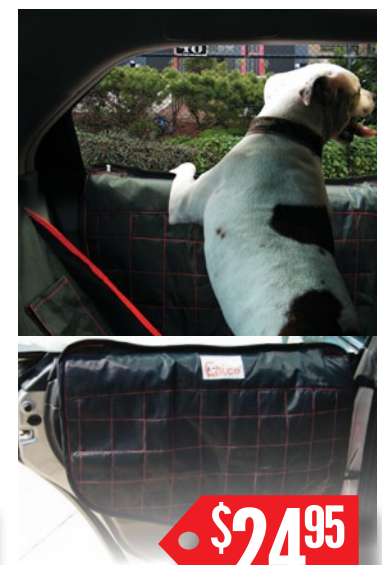

\$24⁹⁵

CAR DOOR PROTECTOR FOR PETS

Part No. SJ-245
Hard wearing, waterproof material to protect your door trims from pet damage. Includes left & right protectors.

\$29⁹⁵

BOOT MATS

Part No. BOOTMATB, BOOTMATG
Protect your cargo area from spills, mud, sand etc. Raised edge to contain spills. Can be cut to shape for perfect fit. Available in black or grey.