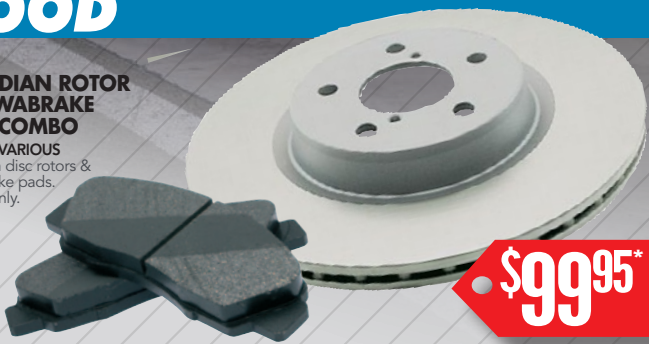

DISC ROTOR + PAD COMBOS!

GOOD

GUARDIAN ROTOR & POWABRAKE PADS COMBO

Part No. VARIOUS
Guardian disc rotors & Powabrake pads. Fronts Only.

$99⁹⁵*