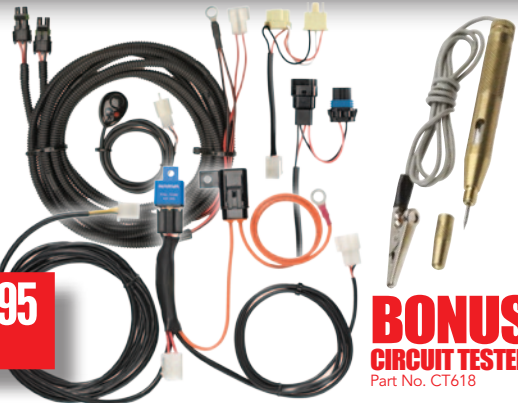

BONUS CIRCUIT TESTER

Part No. CT618

NARVA TWIN USB POWER ADAPTOR KIT

Part No. 81054BL
An all-in-one kit ideal for powering modern electronic devices including tablets, PDAs, smart phones, GPS etc. Features a 75cm retractable adaptor lead for tangle free storage and 3 interchangeable tips including Micro USB, Apple® and Nokia® 2mm connectors. Suitable for use with 12V or 24V vehicles and power supplies. Output 5V, 2.5A.

$19.95

MAXILITE SQUARE LED WORK LAMP

Part No. MX900
800 Lumen, 10 -30v DC polycarbonate LED work lamp with a 2 year warranty.

$34.95