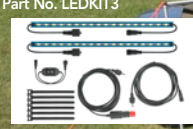

WITH A FREE LED LIGHT KIT!
Part No. LEDKIT3