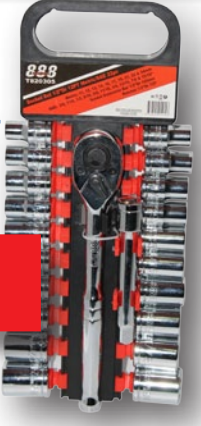

888 1/2" DRIVE 22PC METRIC/SAE SOCKET SET

Part No. T820305
11-24mm, 3/8" - 15/16" sockets, extension bar and 1/2" Drive ratchet.

$69

888 13PC SCREWDRIVER SET

Part No. T834000
8 x Slotted and 5 x Phillips screwdrivers.

$19