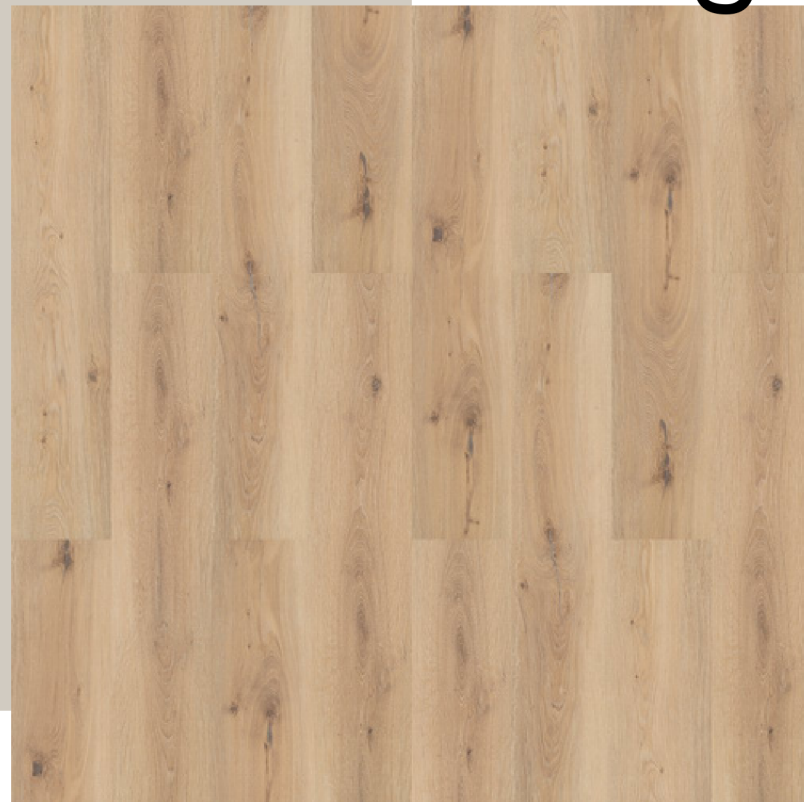

Foyer:

Paint Color:

SW 7029
Agreeable Gray
Interior / Exterior
Location Number: 243-C1

LVT Flooring:

ShawContract LVT Inlet II - Dune