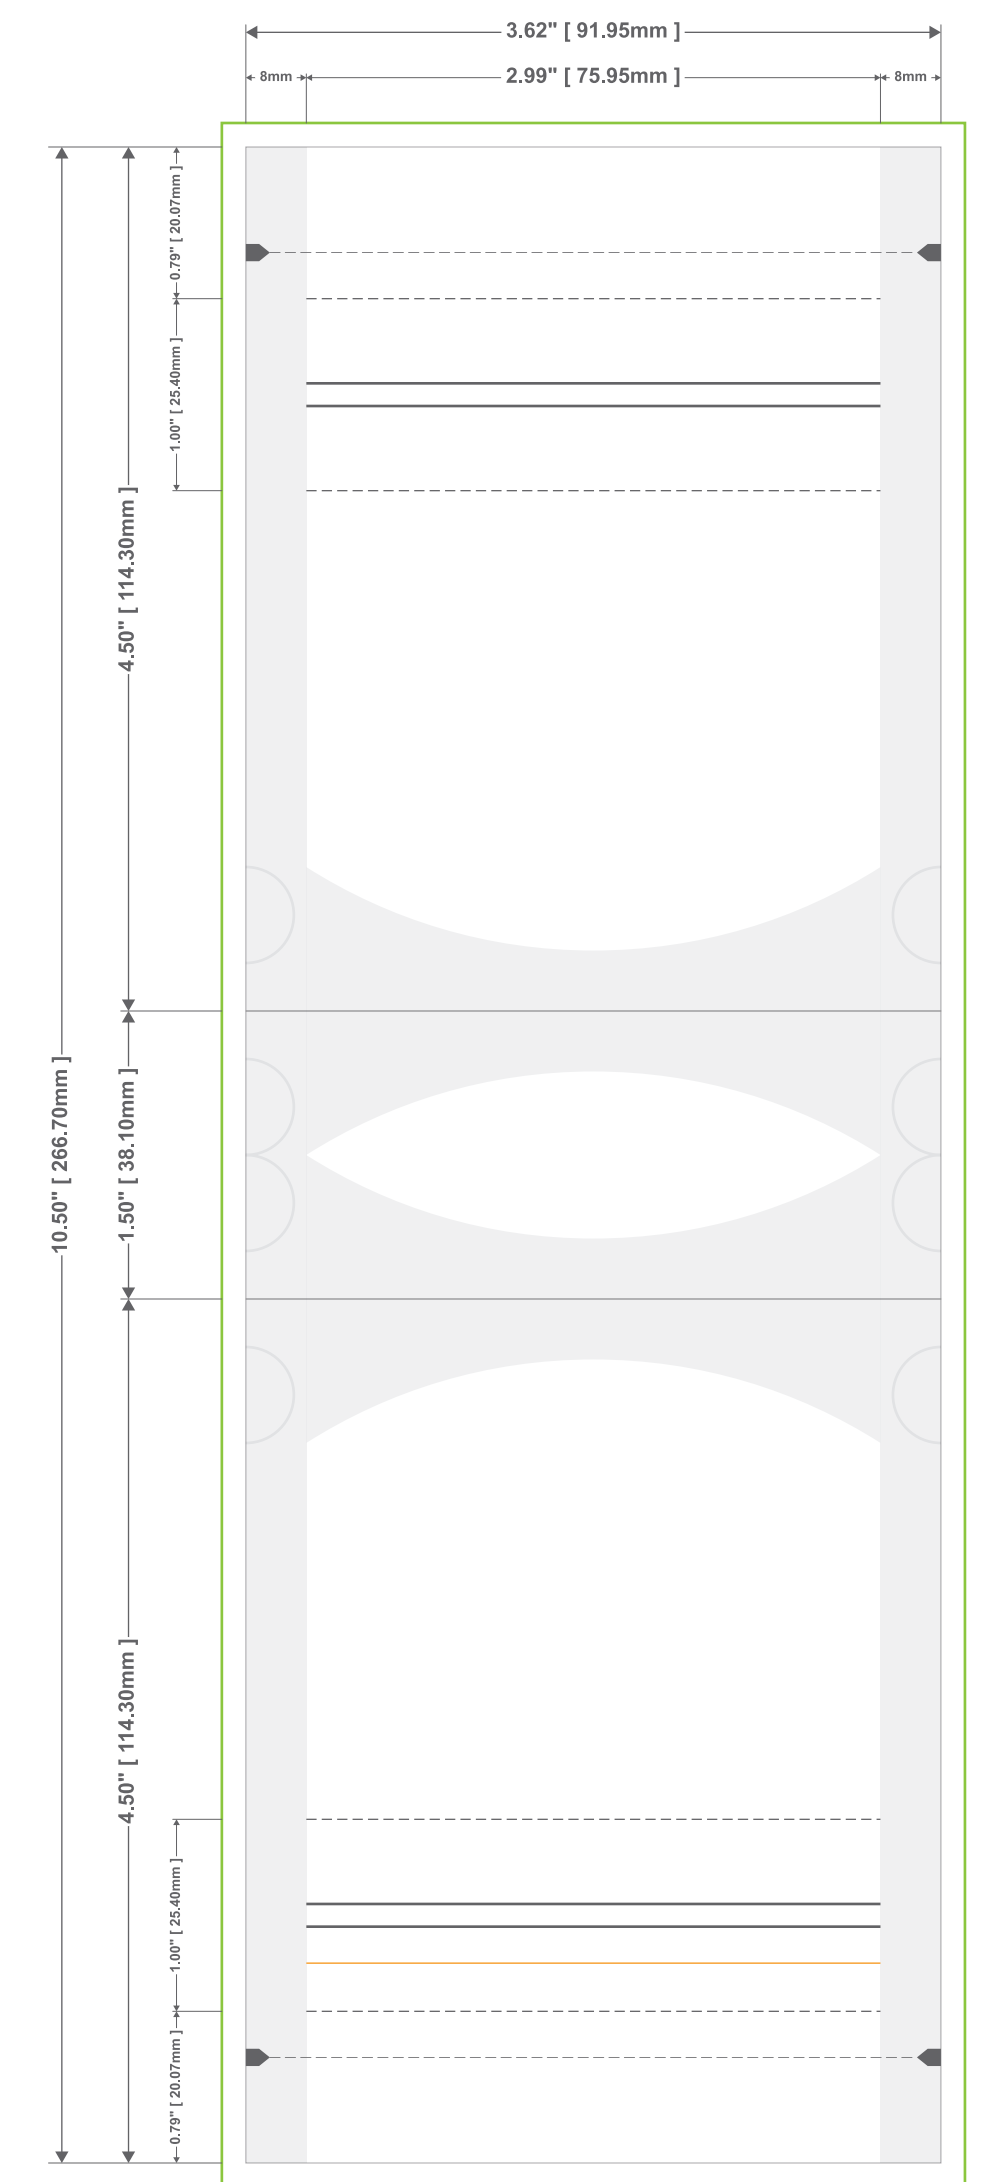

INTERIOR PRINT

PLEASE ENTER PMS COLORS BELOW

COLOR SCHEME All Pantone colors are being printed as solid coated.