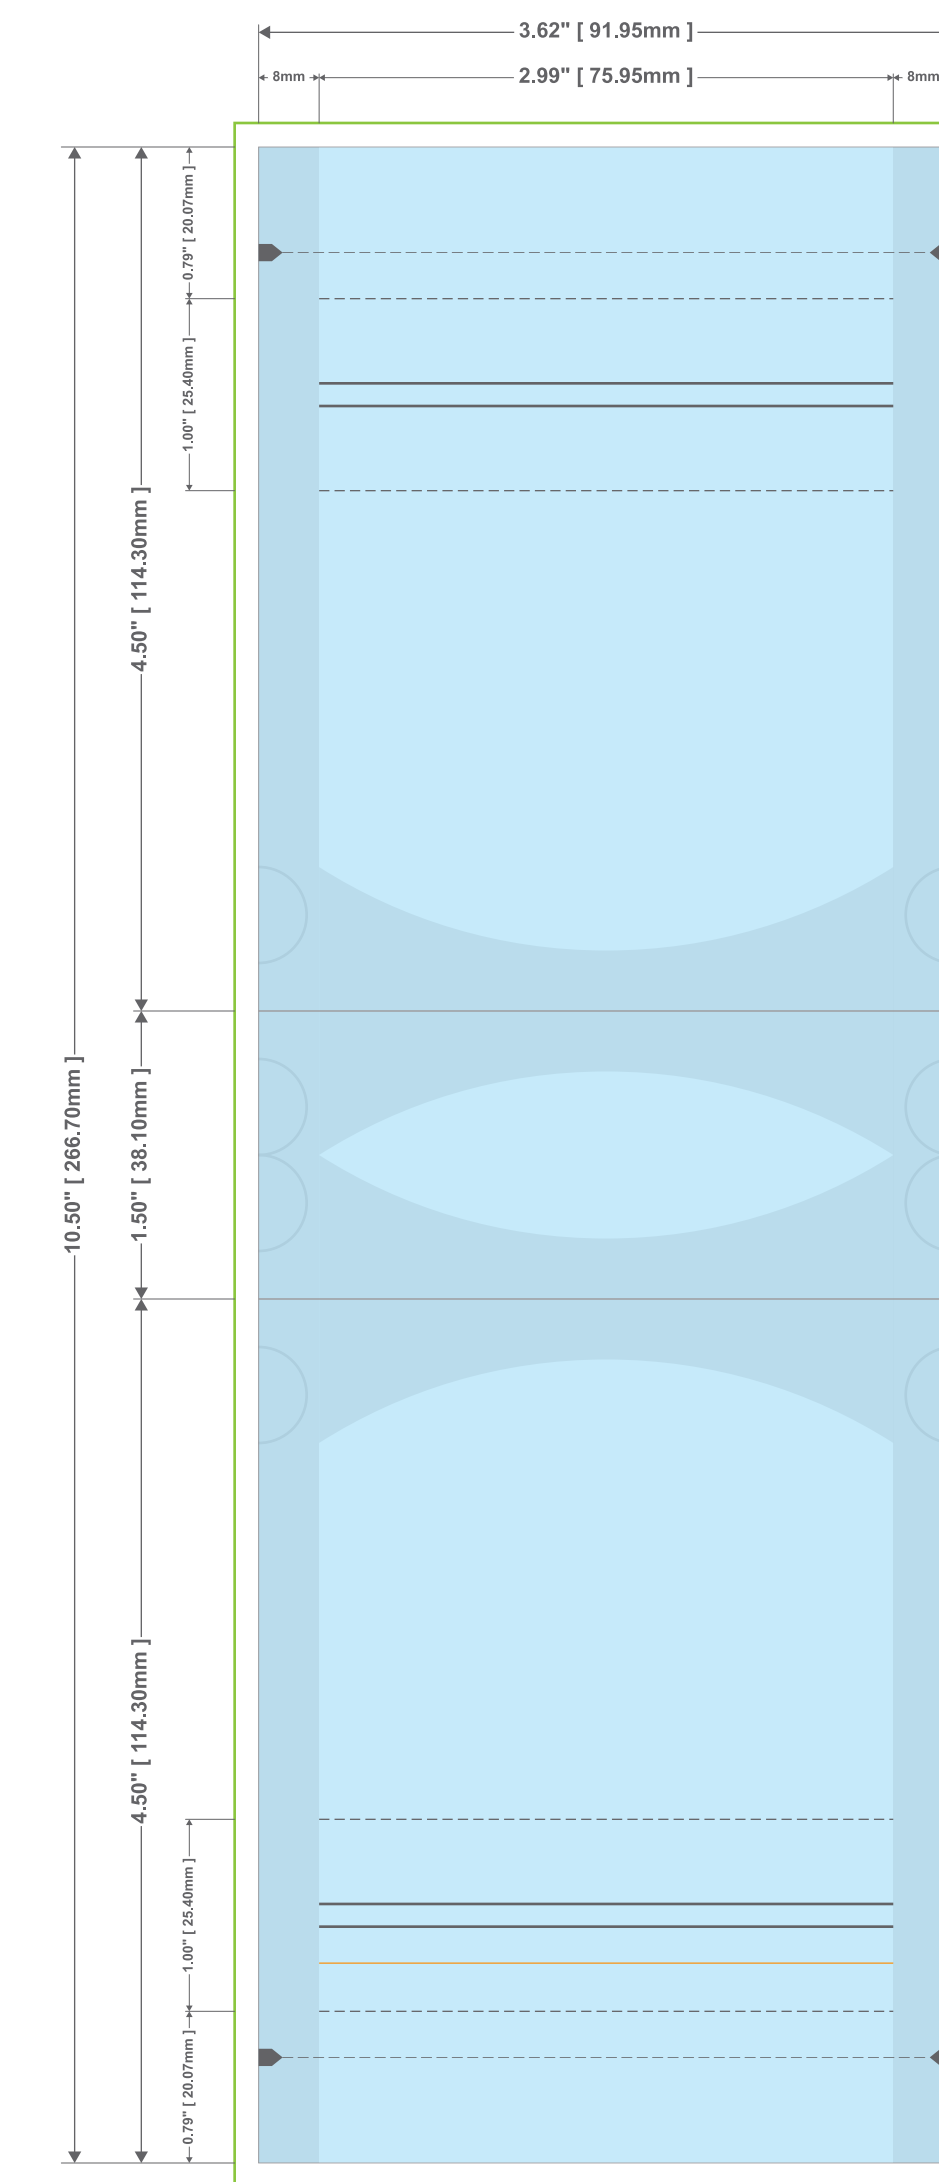

TRANSPARENT