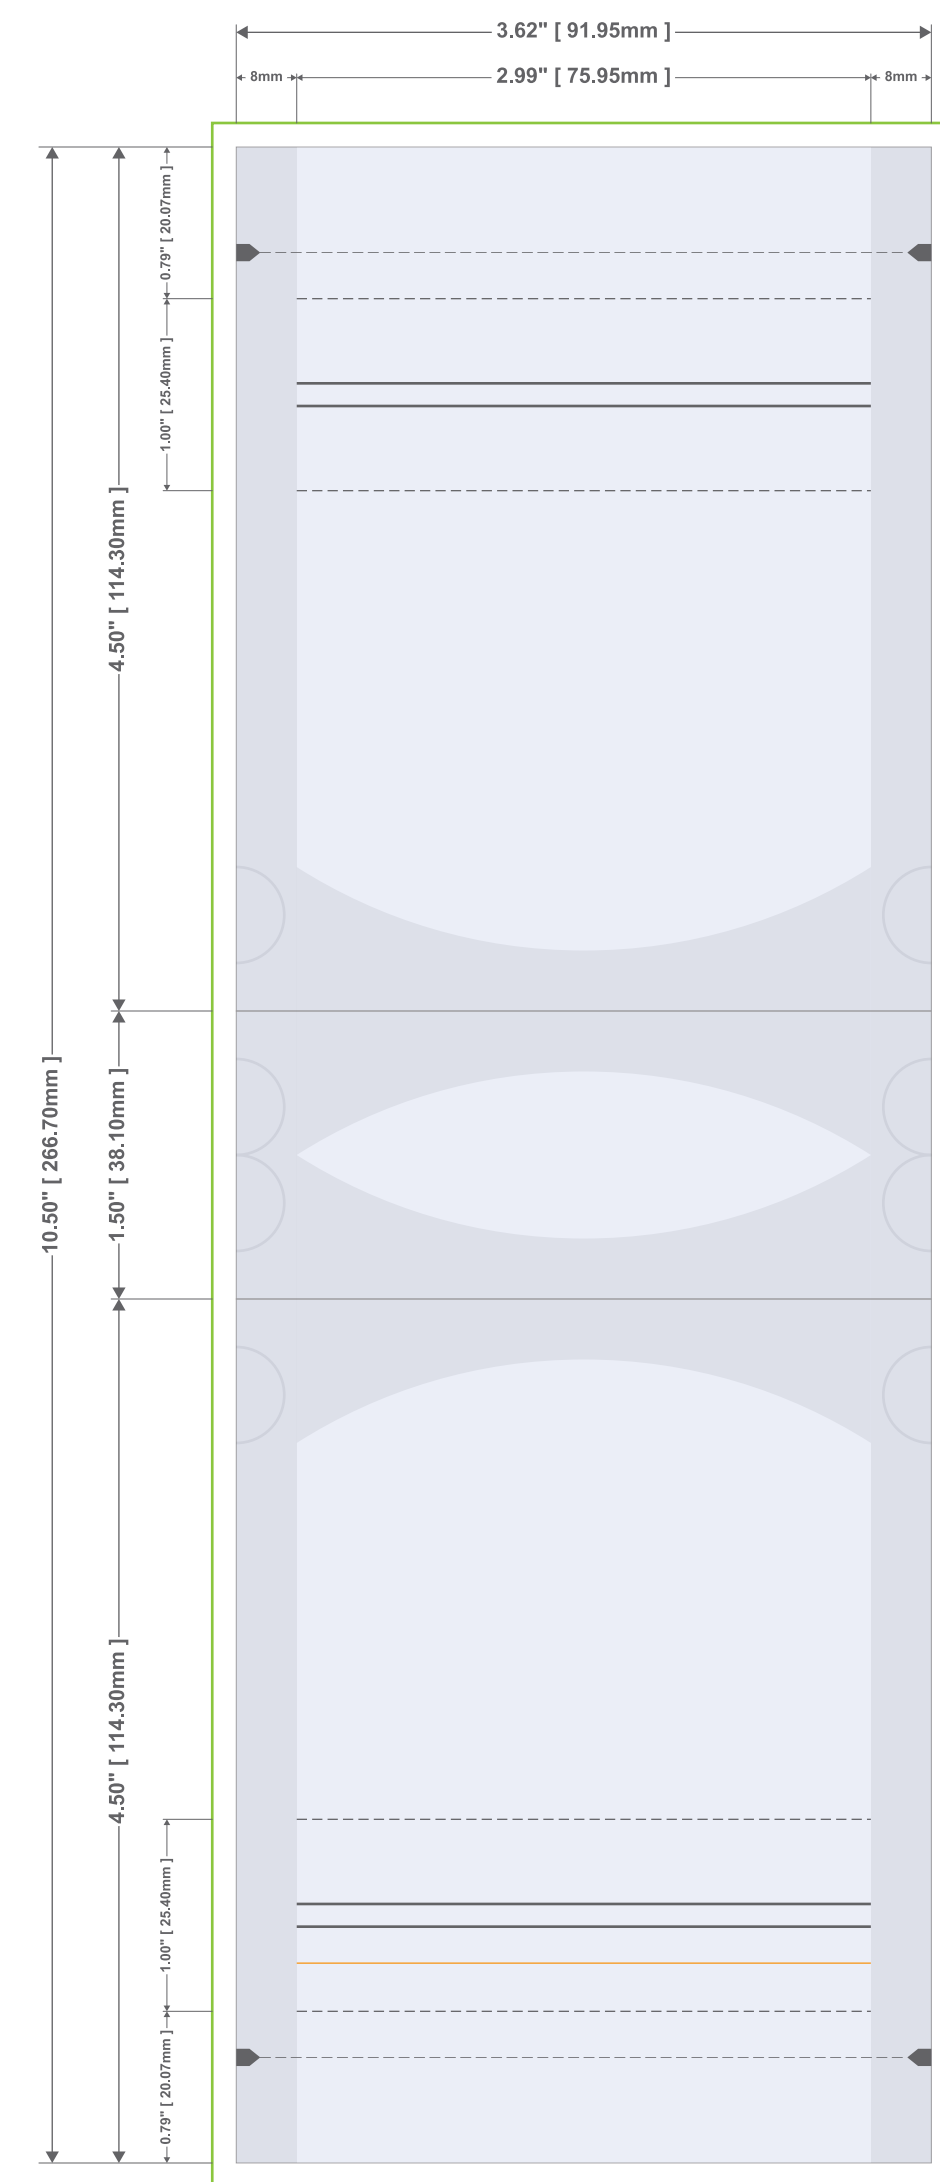

ARTWORK

WHITE BASE

SPOT UV

TRANSPARENT

INTERIOR PRINT

PLEASE ENTER PMS COLORS BELOW

COLOR SCHEME All Pantone colors are being printed as solid coated.