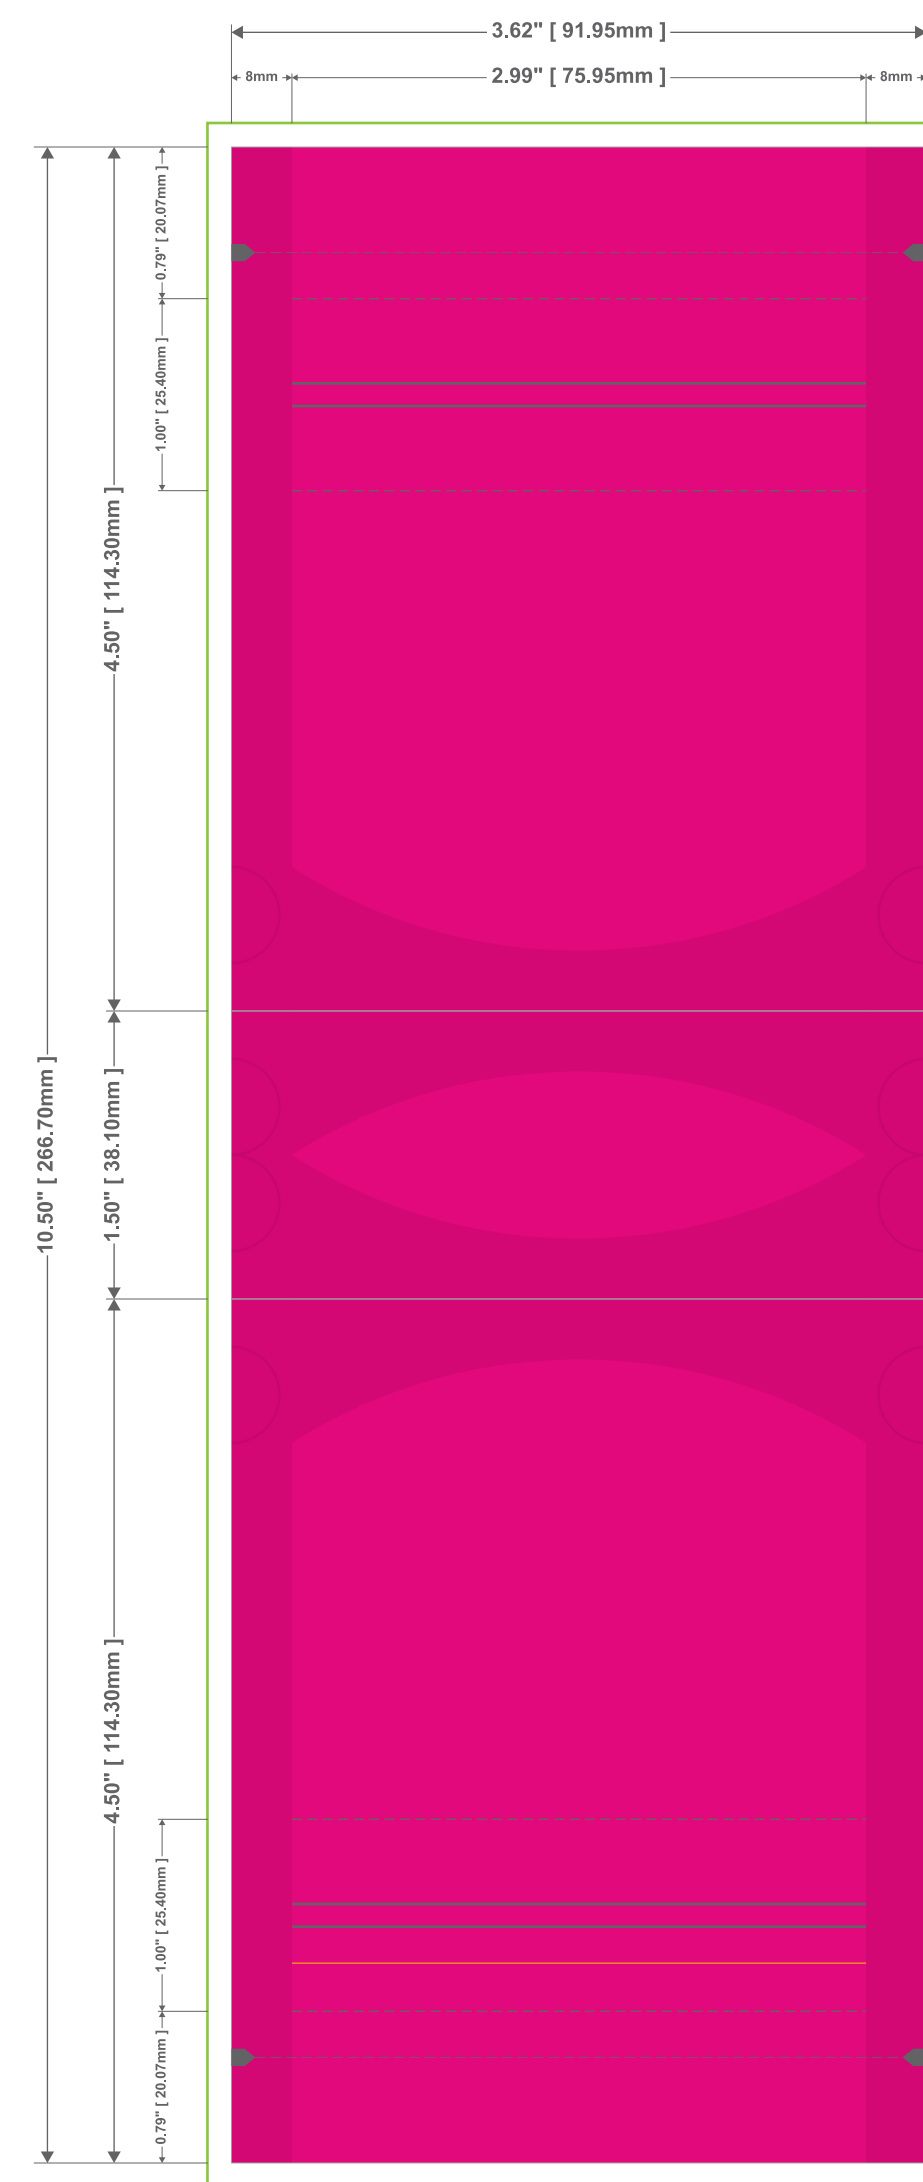

ARTWORK

WHITE BASE

SPOT UV

TRANSPARENT

INTERIOR PRINT

PLEASE ENTER PMS COLORS BELOW

COLOR SCHEME All Pantone colors are being printed as solid coated.