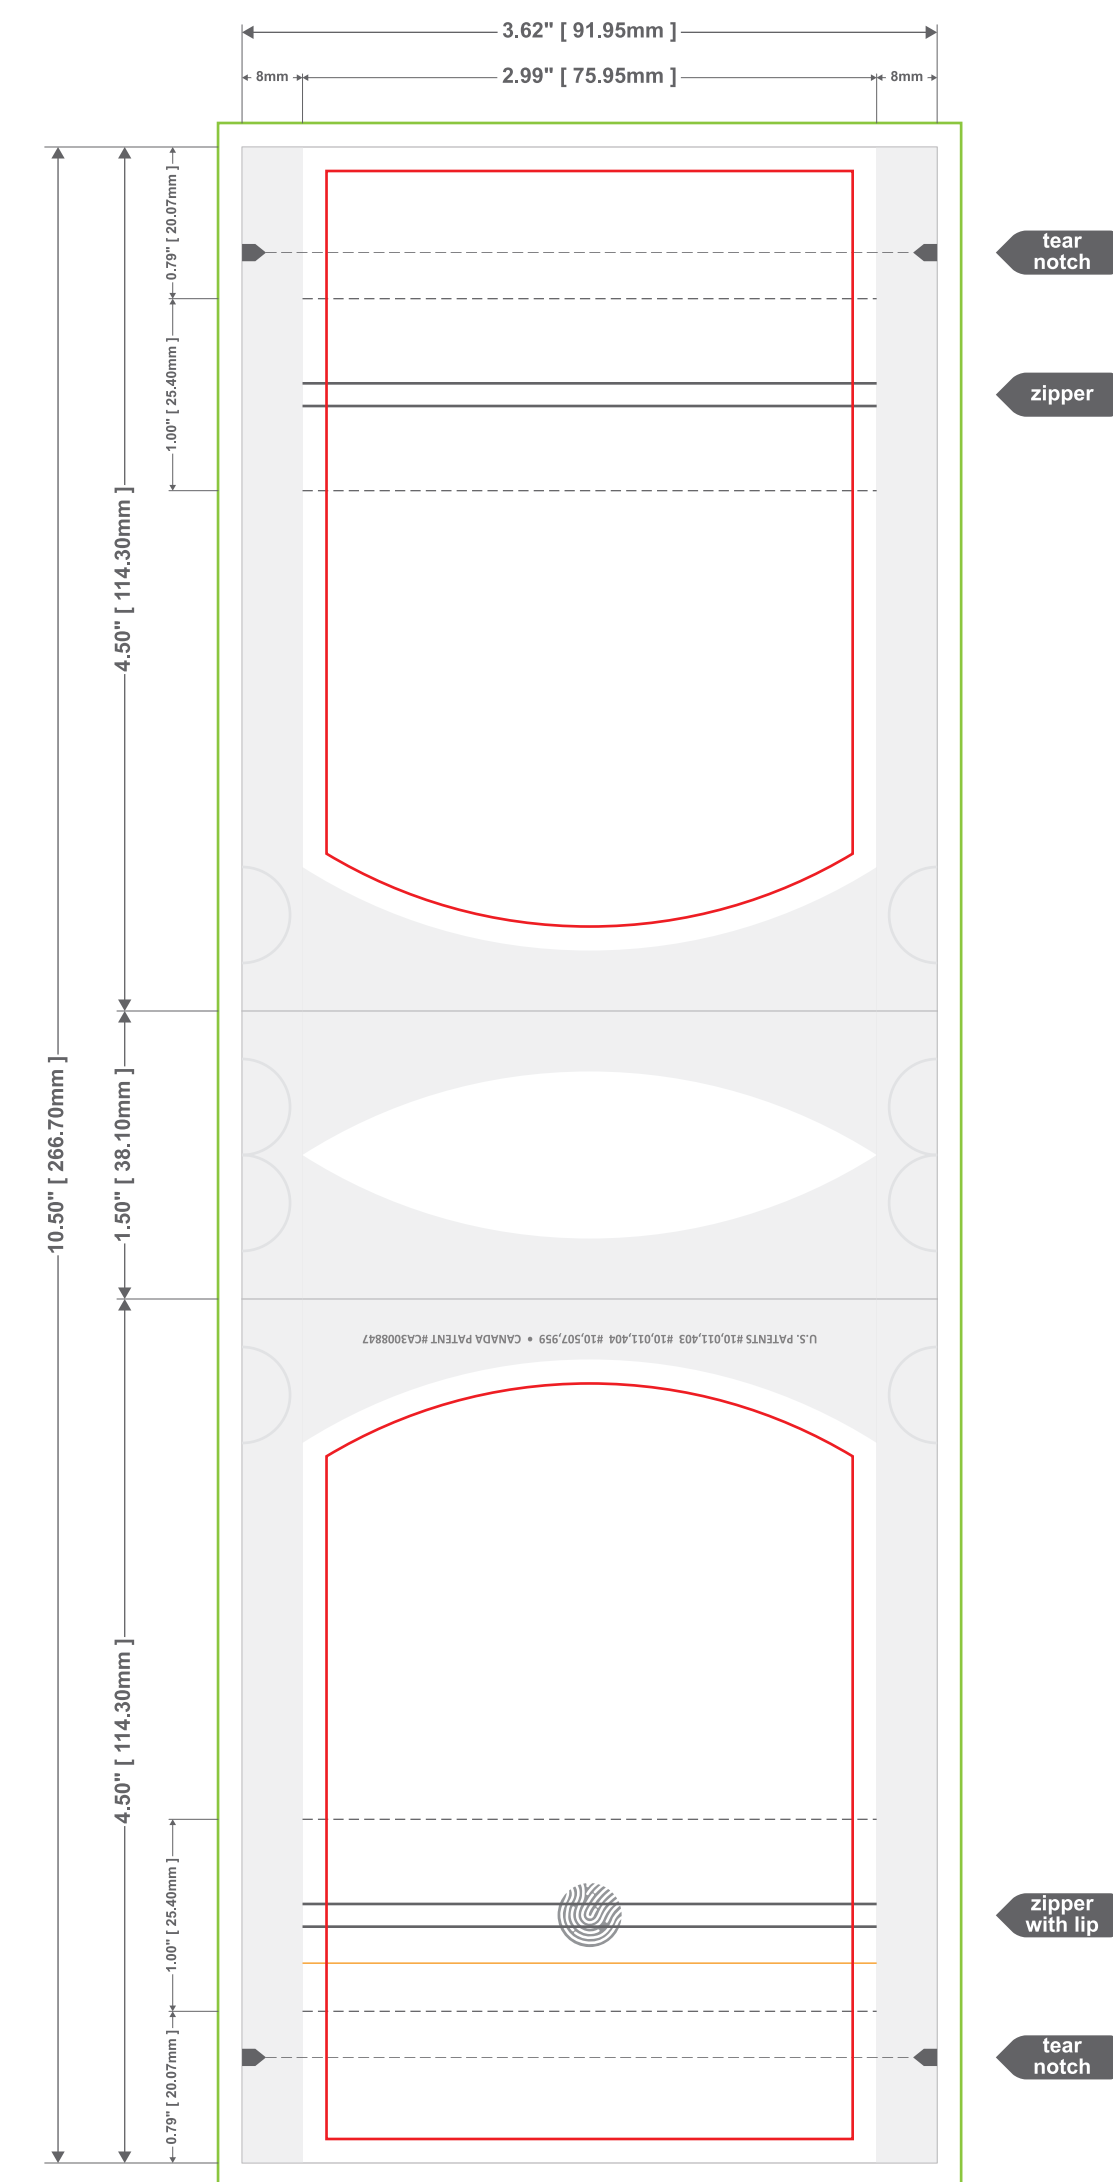

ARTWORK

WHITE BASE

SPOT UV

TRANSPARENT

INTERIOR PRINT

PLEASE ENTER PMS COLORS BELOW

COLOR SCHEME All Pantone colors are being printed as solid coated.