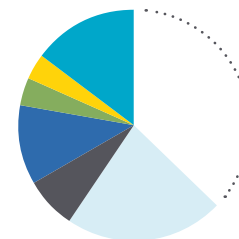

Lush Green

Pantone® 7489
CMYK 56 / 2 / 78 / 5
RGB 116 / 170 / 180
HTML 74AA50