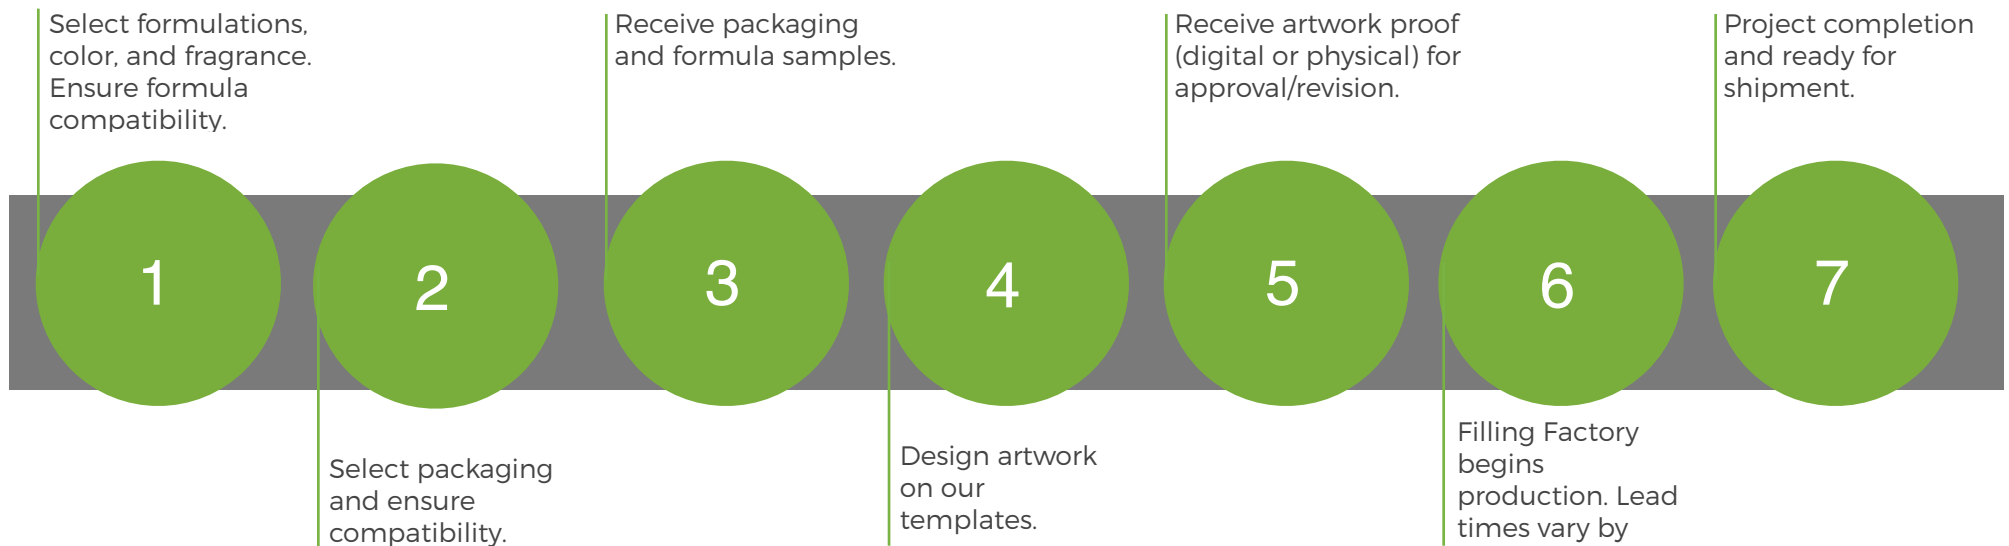

## Filling Factory products are manufactured with rigorous quality control measures.

- Strict environmental and operational processes
- Abide by the FDA's GMP (Good Manufacturing Processes)
- Filling Factory's parent company Eco Touch is Certified by Green America