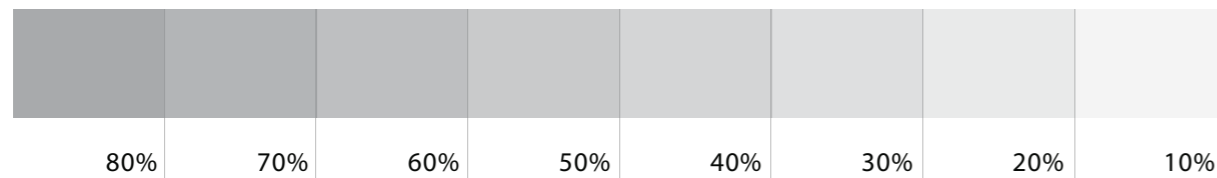

BRAND IDENTITY

1/GUIDELINES

2/STANDARD LOGO

3/MONOTONE

LOGO PLACEMENT

BACKGROUNDS

PRIMARY COLOURS

RGB 147,149,151
CMYK 0,0,0,50
HEX #939597

SECONDARY COLOURS

PRIMARY TYPE

BUILDING A
POOL IS EASY.
ALL YOU NEED IS
THE RIGHT TOOLS,
AND JUST THREE
DECADES OF
EXPERIENCE.

Regular

ABCDEFGHIJKLMNOPQRSTUVWXYZ
abcdefghijklmnopqrstuvwxyz
1234567890-=_+<>?/.,:"