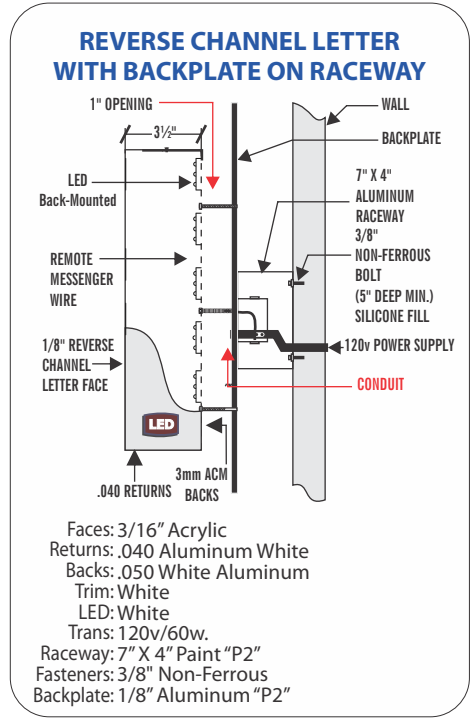

SIGN TYPE	PAINT SPEC
MFG. & INSTALL (2) SETS OF REVERSE LIT CHANNEL LETTERS	PAINT COLOR - SATIN FINISH
	P1: WHITE
	P2: PTM BUILDING

BEFORE

AFTER

Night View

- CI ALL REVERSE LIT CHANNEL LETTERS - WHITE LED ILLUMINATED W/ BACKPLATE ON RACEWAY
- P2 RACEWAY PTM BUILDING
- P2 1/8" ALUMINUM BACKPLATE-PTM BUILDING
- P1 1/8" ALUMINUM FACES PAINTED TO MATCH PRE-FINISHED WHITE ALUMINUM RETURNS