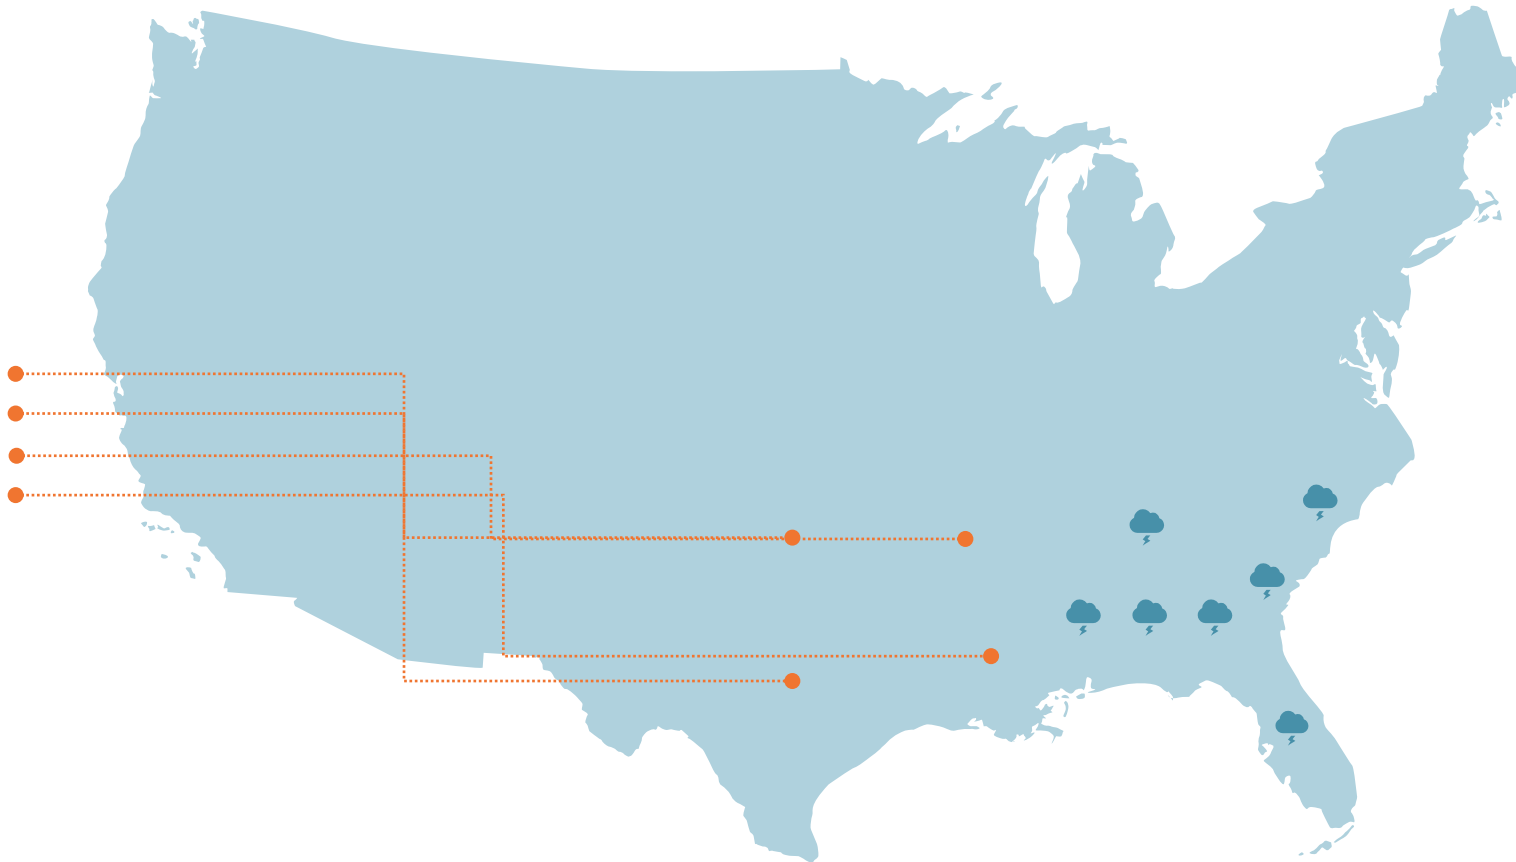

# REGIONAL/CATASTROPHIC RESPONSE

Knight Restoration has the capacity to respond on a regional level to Texas, Oklahoma, Arkansas and Louisiana. During catastrophic events, we will respond outside of the territory and into Southeast US if a client has requested our presence.

## Regional

- Oklahoma
- Texas
- Arkansas
- Louisiana

05

CAPACITY