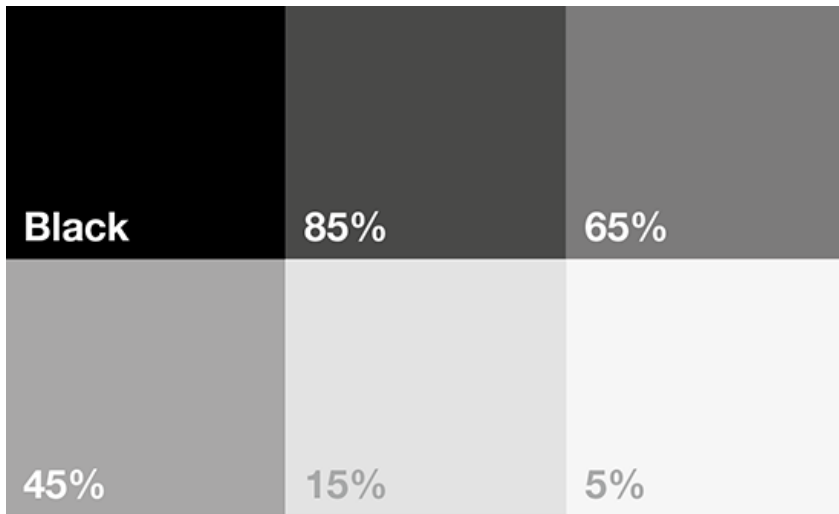

MENU

Home > Our Brand > Corporate Design > Colors

Colors

Color Spectrum

Primary Colors

Highlight Colors

Graph Colors

Greyscale Colors

Downloads

The greyscale color palette is used mainly for axes and chart descriptions. In rare cases it can be used for other applications, for example black-and-white print products.