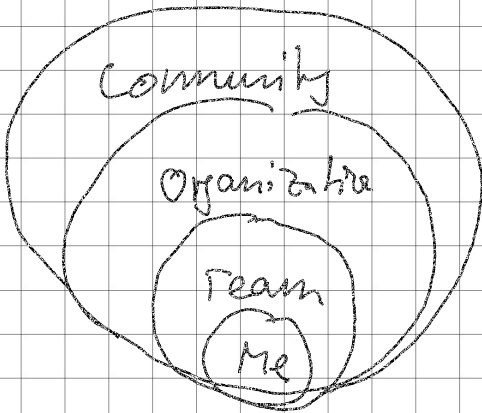

(also in any level of abstract)  
The "auryu" symbol from  
the neuroending story, signifying  
a magical, powerful amulet  
with the message "Do What You  
Want" (two snakes biting each other)

Movie version:

Apart from that "basic" graphic motives,  
there are other symbols I could  
imagine being part of the logo

- humans, especially human faces
- a path / journey / foot steps  
(that go not perfect path,  
symbolizing the long, sometimes  
nonlinear, but still successful  
journey my clients travel to  
achieve their goals
- a steering wheel from a ship,  
signaling the captain navigating  
the storm of change and  
transformation

Some very early own scribbles  
(just for inspiration - please be  
creative and dare to suggest  
differently)

Weltgestalter  
Coaching

Welt  
gestalter

Coaching

Welt  
Gestalter  
Coaching

Empowering  
Transformation  
Leaders

Another symbol that could be useful is concentric circles, symbolizing the different worlds leaders are transforming - starting w/ the individual world etc.

Regarding colors:

- should look good on white (paper) and black (screen) background