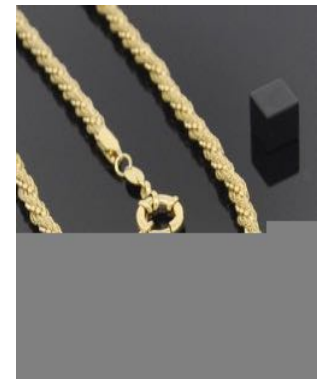

GOLD LAYERED 5.010.002 SET NECKLACE AND BRACELET, TWIST DESIGN, GOLD TONE

#009194 - 5.010.002

$ 17.45