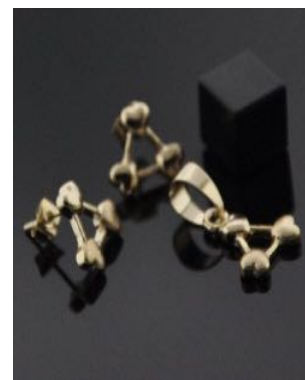

GOLD LAYERED 5.043.013 EARRING AND PENDANT ADULT SET, WITH WHITE GOLD LAYERED 5.043.014 EARRING AND PENDANT ADULT SET, HEART DESIGN, GOLD TONE

#025275 - 5.043.014

$ 4.95