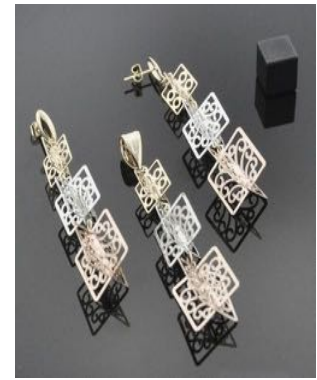

GOLD LAYERED 10.65.0520 EARRING AND PENDANT ADULT SET, POLISHED FINISH, TRI TONE

#024192 - 10.65.0520

$ 9.45