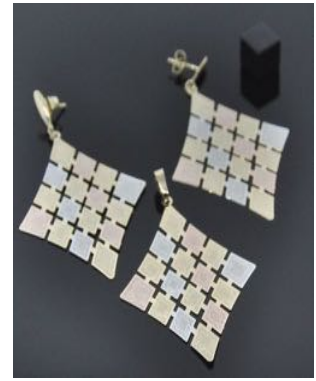

GOLD LAYERED 5.043.001 EARRING AND PENDANT ADULT SET, TRI TONE

#025984 - 5.043.001

$ 7.95