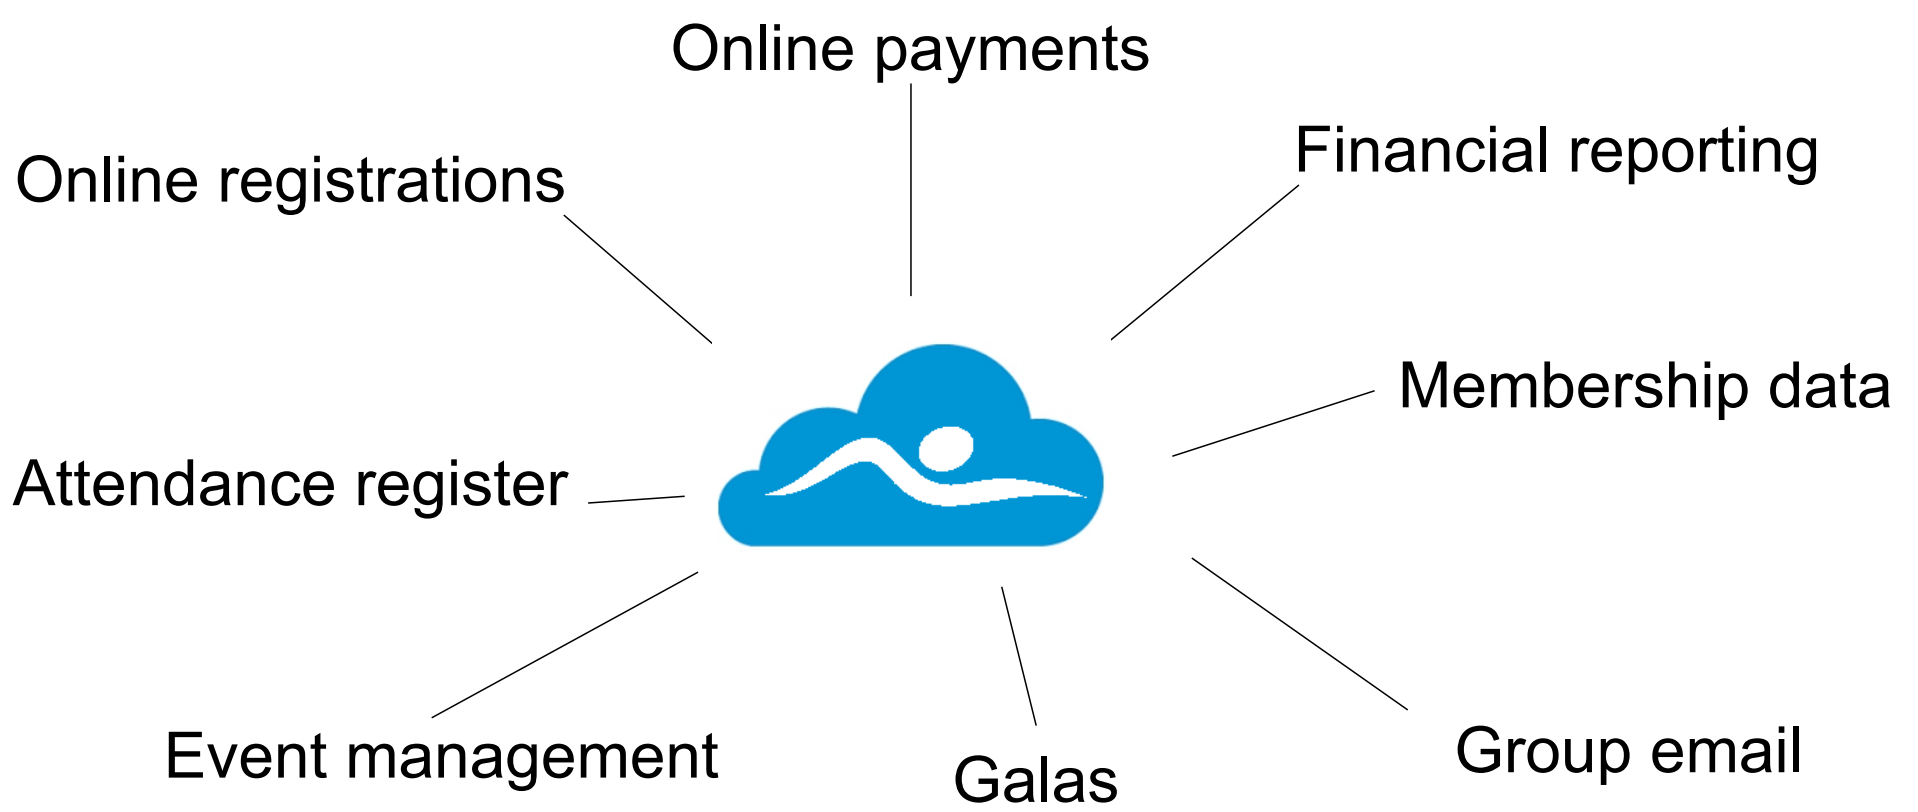

Membership software for swimming clubs and schools

Image/
icon

Swimming Clubs

[Find out more >>](#)

Image/
icon

Swimming Schools

[Find out more >>](#)

ACCESS TO EXCLUSIVE TOOLS

We have over 100 great features and functions to help cut down admin and increase payment collection.

ACCOUNT SETUP

We take time to understand how your club works and set your account to maximise efficiencies.