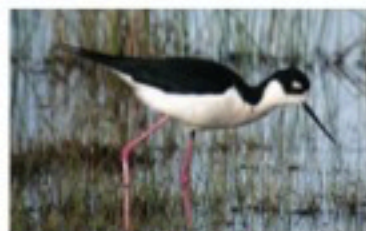

Manhole Covers

Local Water Birds

Osprey

Black-necked stilt

Caspian Tern

White Pelican

Text Only Treatment

MAINE RIVERS