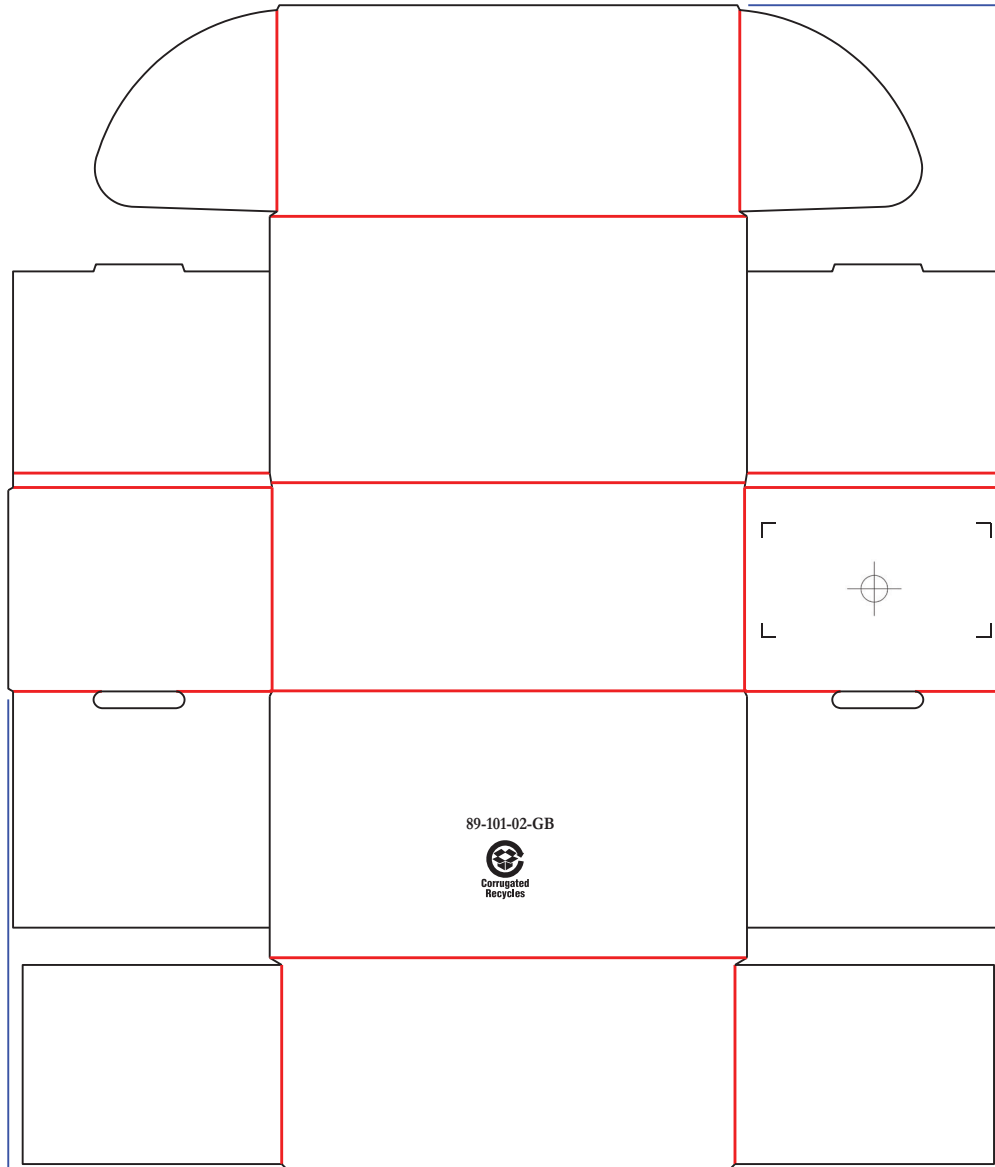

Project #:	Project Title:	
Item: 89-101-02-GB	AmTech #:	
Dim.: 12.40*7.09*5.71 (in.) 315*180*145 (mm)	Board:	

Pantone: Cool Gray 6C 

Vertical Corrugation 

$30\frac{5}{16}$

Label size 4x2 In.

89-101-02-GB

$26\frac{1}{16}$

View: **inside**

89-101-02-GB.pdf